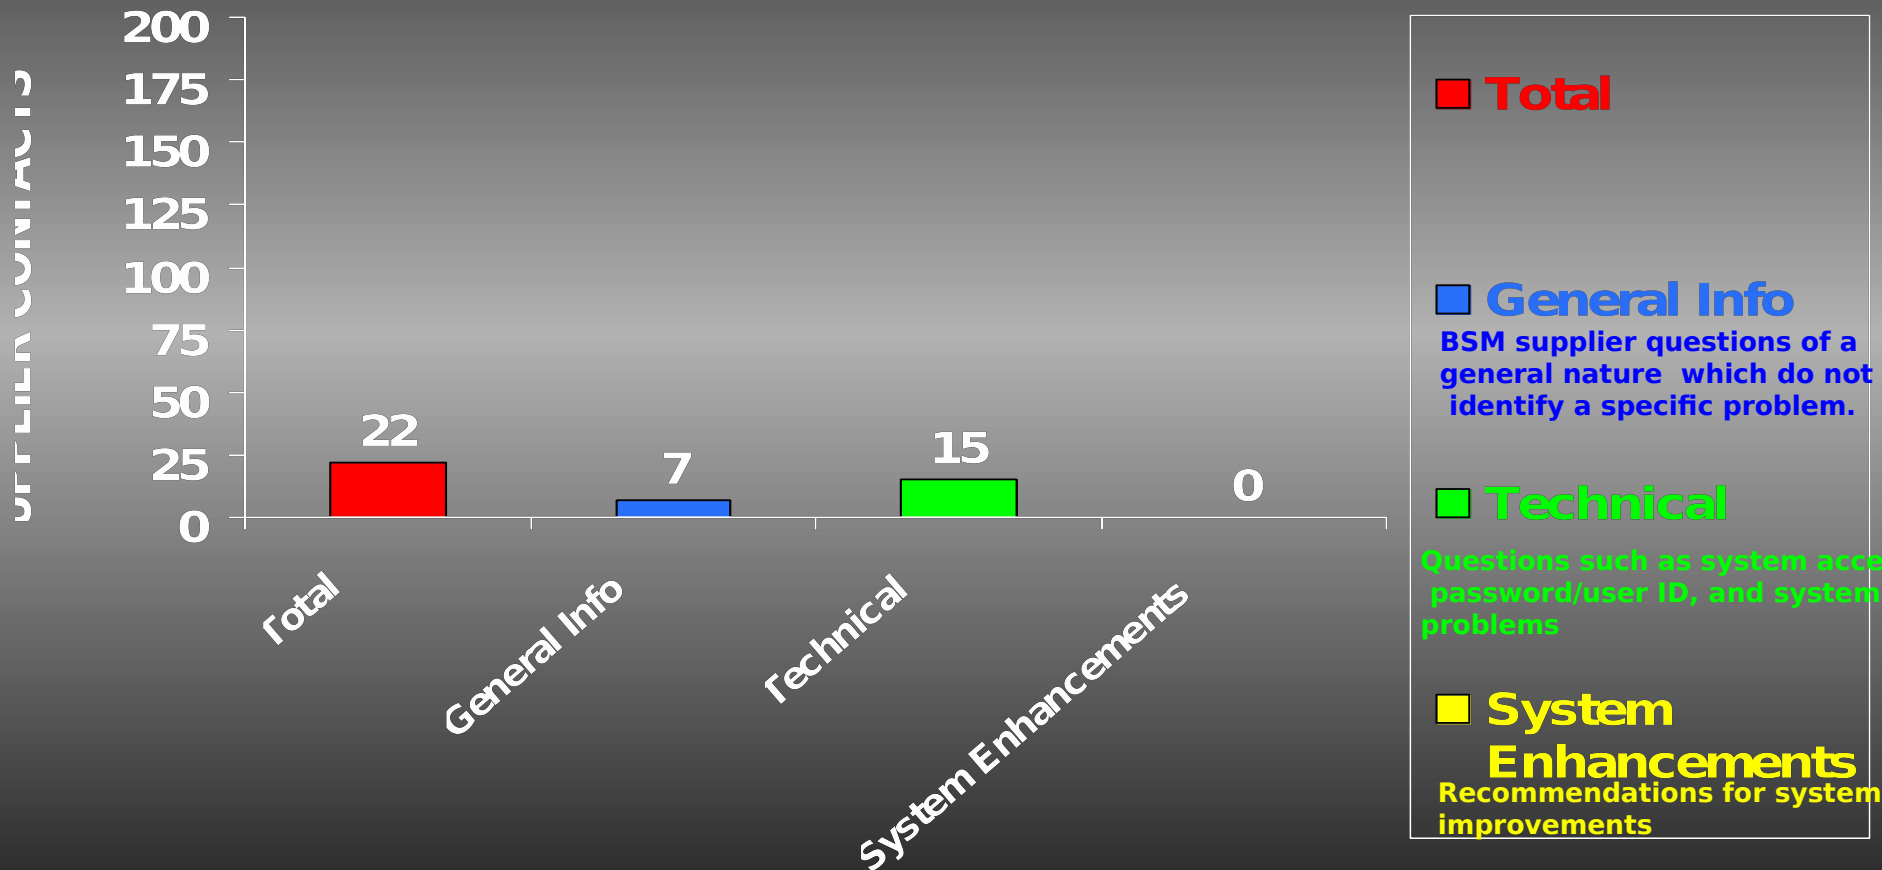

SRweb RELATED CONTACTS

As of 29 May 03

SRweb RELATED CONTACTS

WEEK OF 23-29 MAY 03

SRweb ISSUES

Average Resolution Time
23-29 MAY 03

GOAL: LESS THAN 48 HOURS

SRweb ISSUES

Average Resolution Time (Trend)